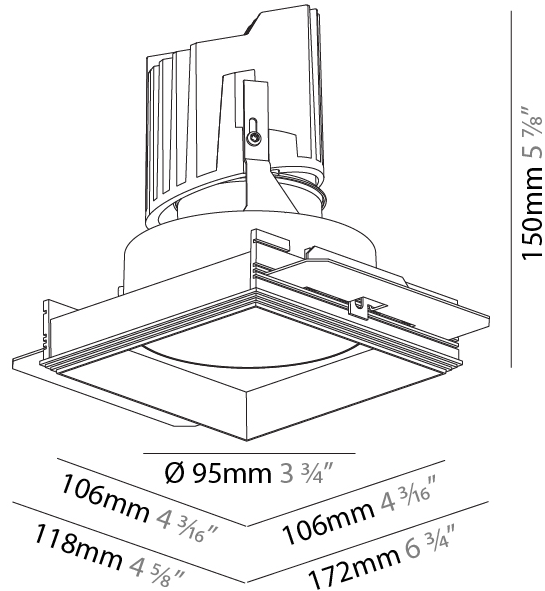

PHYSICAL

Diameter (mm): 95
Diameter (in): 3 3/4
Length (mm): 106
Length (in): 4 3/16
Width (mm): 106
Width (in): 4 3/16
Height (mm): 150
Height (in): 5 7/8
Ceiling Thickness (mm): 10 / 12.5 / 15 / 25
Ceiling Thickness (in): 3/8 or 1/2 or 9/16 or 1
Min. Recessing Depth (mm): 170
Min. Recessing Depth (in): 6 11/16
Light Distribution: Downlight
Weight (kg): 0.688
Weight (lbs): 1.52
Fixture Finish: SSR / BKV / CWI / CRY / HAB / LAG / UFT / ITA / RUA / RUR / MIC / FTG / MYG / TWT / LOD / PUS / FRO / FUP / KIA / POP / BLS / SPG / MEY / GOH / GUM / CHC / COM / ABZ / JAG / OBR / MOS / ROR
Fixture Material: Aluminum Die Cast
Cut-out Measurements: 120mm / 4 3/4" x 120mm / 4 3/4"
Upon Request: Unique Ceiling Thickness

ELECTRICAL

Lamp Type: LED (Zhaga Standard)
Input Wattage (W): 16.5
Total Output Wattage (W): 14.7
Dimming: Dali Dimming
Driver Included: No
Driver Location: Recessed Housing
Driver Type: Constant Current - 120Vac
Driver Class: Class 2
Housing: See Components
Input Voltage (V): 120
Constant Current (MA): 350

LED

Number of LEDs: 1
Color Temperature (°K): Warm Dim
Max. Delivered Lumen (lm): 770
Nominal Lumen (lm): 1140
CRI: >90 CRI
Lamp Life (hrs): 50000
Upon Request: RGB-W Tunable White Special Color Temperature Special LED

OPTICAL

Reflector: 20 / 40 / 60
Upon Request: Special Beam Angles

RATINGS AND CERTIFICATIONS

Zaneen Group, Inc. 1600 988-3382, F 416-247-9319, www.zaneen.com

Certified By: Certified for North American Standards
In a constant effort to supply the best product, we reserve the right to change specifications or materials without notice. The most recent specification sheets are found at zaneen.com