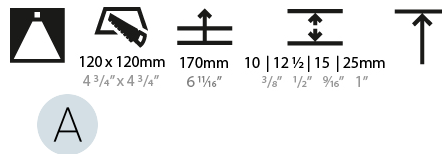

PHYSICAL

Diameter (mm): 95
Diameter (in): 3 3/4
Length (mm): 106
Length (in): 4 3/16
Width (mm): 106
Width (in): 4 3/16
Height (mm): 150
Height (in): 5 7/8
Ceiling Thickness (mm): 10 / 12.5 / 15 / 25
Ceiling Thickness (in): 3/8 or 1/2 or 9/16 or 1
Min. Recessing Depth (mm): 170
Min. Recessing Depth (in): 6 11/16
Light Distribution: Downlight
Weight (kg): 0.688
Weight (lbs): 1.52
Fixture Finish: SSR / BKV / CWI / CRY / HAB / LAG / UFT / ITA / RUA / RUR / MIC / FTG / MYG / TWT / LOD / PUS / FRO / FUP / KIA / POP / BLS / SPG / MEY / GOH / GUM / CHC / COM / ABZ / JAG / OBR / MOS / ROR
Fixture Material: Aluminum Die Cast
Cut-out Measurements: 120mm / 4 3/4" x 120mm / 4 3/4"
Upon Request: Unique Ceiling Thickness

ELECTRICAL

Lamp Type: LED (Zhaga Standard)
Input Wattage (W): 16.5
Total Output Wattage (W): 14.7
Dimming: Dali Dimming
Driver Included: No
Driver Location: Recessed Housing
Driver Type: Constant Current - 120Vac
Driver Class: Class 2
Housing: See Components
Input Voltage (V): 120
Constant Current (MA): 350

LED

Number of LEDs: 1
Color Temperature (°K): Warm Dim
Max. Delivered Lumen (lm): 770
Nominal Lumen (lm): 1140
CRI: >90 CRI
Lamp Life (hrs): 50000
Upon Request: RGB-W Tunable White Special Color Temperature Special LED

OPTICAL

Reflector: 20 / 40 / 60
Upon Request: Special Beam Angles

RATINGS AND CERTIFICATIONS

Zaneen Group, Inc. 1600 988-3382, F 416-247-9319, www.zaneen.com

Certified By: Certified for North American Standards
In a constant effort to supply the best product, we reserve the right to change specifications or materials without notice. The most recent specification sheets are found at zaneen.com