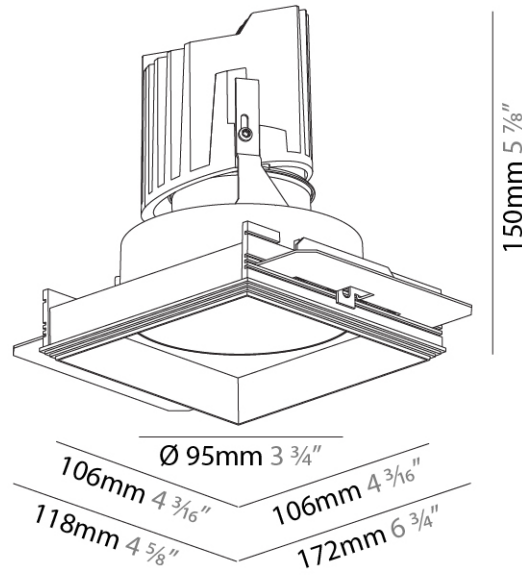

ELECTRICAL

Lamp Type: LED (Zhaga Standard)
Input Wattage (W): 15.5
Total Output Wattage (W): 14.5
Dimming: Tri-Mode (Non-Dimming and Phase Dimming (120Vac only) and 0-10V Dimming)
Driver Included: No
Driver Location: Recessed Housing
Driver Type: Constant Current - Universal
Driver Class: Class 2
Housing: See components
Input Voltage (V): 120 - 277
Constant Current (MA): 500

LED

Number of LEDs: 1
Color Temperature (°K): 2700 / 3000 / 3500 / 4000
Max. Delivered Lumen (lm): 940 / 980 / 1029 / 1050
Nominal Lumen (lm): 1386 / 1438 / 1511 / 1542
CRI: >90 CRI
Efficiency (%): 87.9 / 88.4 / 87.9
Lamp Life (hrs): 50000
Upon Request: RGB-W Tunable White Special Color Temperature Special LED

OPTICAL

Reflector*: 20 / 40 / 60
Upon Request: Special Beam Angles

RATINGS AND CERTIFICATIONS

Available for international specifications by adding 'INT' at the end of the existing Model #. For assistance on 'custom' specifications, contact zteam@zaneen.com. In a constant effort to supply the best product, we reserve the right to change specifications or materials without notice. The most recent specification sheets are found at zaneen.com
IP rating: IP20