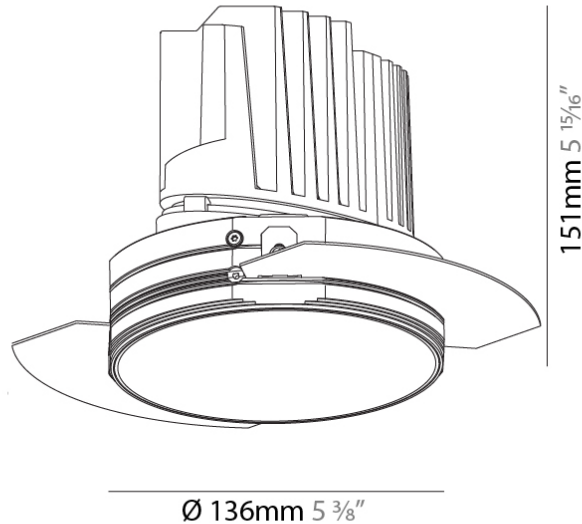

ELECTRICAL

Lamp Type: LED (Zhaga Standard)
Input Wattage (W): 28
Total Output Wattage (W): 26.4
Dimming: Tri-Mode (Non-Dimming and Phase Dimming (120Vac only) and 0-10V Dimming)
Driver Included: No
Driver Location: Recessed Housing
Driver Type: Constant Current - Universal
Driver Class: Class 2
Housing: See components
Input Voltage (V): 120 - 277
Constant Current (MA): 700

LED

Number of LEDs: 1
Color Temperature (°K): 2700 / 3000 / 3500 / 4000
Max. Delivered Lumen (lm): 2156 / 2244 / 2377 / 2425
Nominal Lumen (lm): 2909 / 3028 / 3208 / 2373
CRI: >90 CRI
Lamp Life (hrs): 50000
Upon Request: RGB-W Tunable White Special Color Temperature Special LED

OPTICAL

Reflector°: 18 / 34
Optic°: Lens Pack - No Lens / Linear Spread Lens / Honeycomb / Spread Lens
Adjustability: Fixed
Upon Request: Special Beam Angles

RATINGS AND CERTIFICATIONS

382, F 416-247-9319, www.zaneen.com
Certified and Compliant for North American Standards
IP rating: IP20