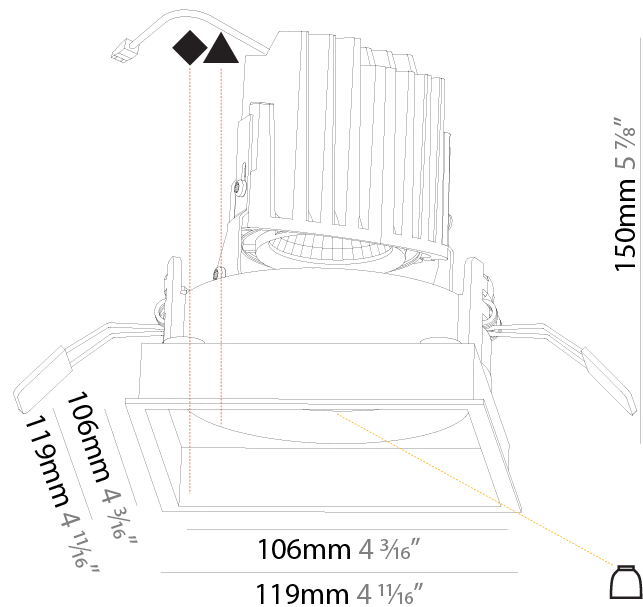

GENERAL

Series: Bioniq
Subseries: Bioniq Square Deep
Brand: Prolicht
Division: Architectural
Mounting Type: Recessed
Mounting Location: Ceiling
Subcategory: Downlight

PHYSICAL

Shape: Square
Length (mm): 119
Length (in): 4 11/16
Width (mm): 119
Width (in): 4 11/16
Depth (mm): 150
Depth (in): 5 7/8
Ceiling Thickness (mm): 10 / 12.5 / 15
Ceiling Thickness (in): 3/8 or 1/2 or 9/16
Min. Recessing Depth (mm): 170
Min. Recessing Depth (in): 6 11/16
Light Distribution: Downlight
Weight (kg): 0.592
Weight (lbs): 1.31
Fixture Finish: SSR / BKV / CWI / CRY / HAB / LAG / UFT / ITA / RUA / RUR / MIC / FTG / MYG / TWT / LOD / PUS / FRO / FUP / KIA / POP / BLS / SPG / MEY / GOH / GUM / CHC / COM / ABZ / JAG / OBR / MOS / ROR
Fixture Material: Aluminum Die Cast
Cut-out Measurements: 114mm / 4 1/2" x 114mm / 4 1/2"

ELECTRICAL

Lamp Type: LED (Zhaga Standard)
Total Output Wattage (W): 15
Dimming: Dali Dimming
Driver Included: No
Driver Location: Recessed Housing
Driver Type: Constant Current 120Vac
Housing: See components
Input Voltage (V): 120
Constant Current (MA): 350

LED

Number of LEDs: 1
Color Temperature (°K): Warm Dim
Max. Delivered Lumen (lm): 760
Nominal Lumen (lm): 1140
CRI: >90 CRI
Lamp Life (hrs): 50000

OPTICAL

Reflector: 20 / 40 / 60
Adjustability: Rotational 35°; Tilt 30°

RATINGS AND CERTIFICATIONS

Certified By: Certified for North American Standards
IP rating: IP20